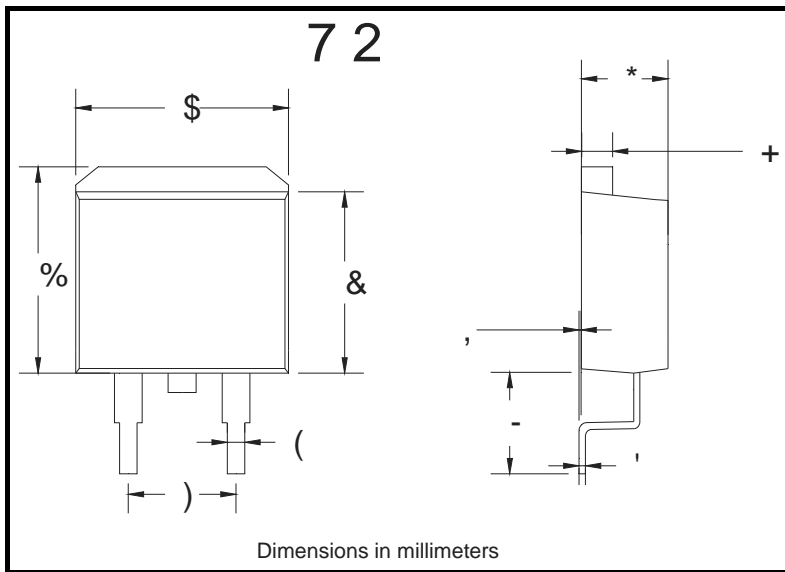

88 22.68 re 7 MBRBL20200CT (88 20 7.96 47.45 09 30mg 302.53 747.20 98.20 25 98.24 13 (D) 8506) T J 4 1 M 564 .0827 TD .0002 Tc .0077 Tw [(Approxim

vOutline Dimensions

| TO-263 |      |      |
|--------|------|------|
| Dim    | Min  | Max  |
| A      | 9.5  | 11.5 |
| B      | 9.7  | 10.5 |
| C      | 8.4  | 9.0  |
| D      | 0.28 | 0.64 |
| E      | 0.68 | 0.94 |
| F      | 4.55 | 5.6  |
| G      | 4.04 | 5.10 |
| H      | 1.14 | 1.4  |
| I      | 0    | 0.2  |
| J      | 4.9  | 6.05 |