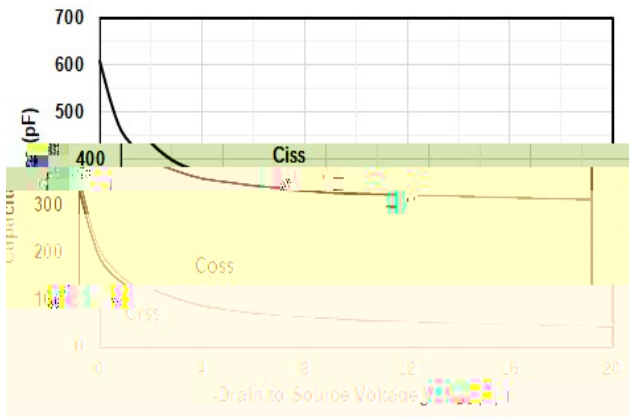

Electrical Characteristics

Parameter	Symbol
-----------	--------

Typical Performance Characteristics

YJL2301GW

SOF-323 Package Information

YJL2301GW

Disclaimer
