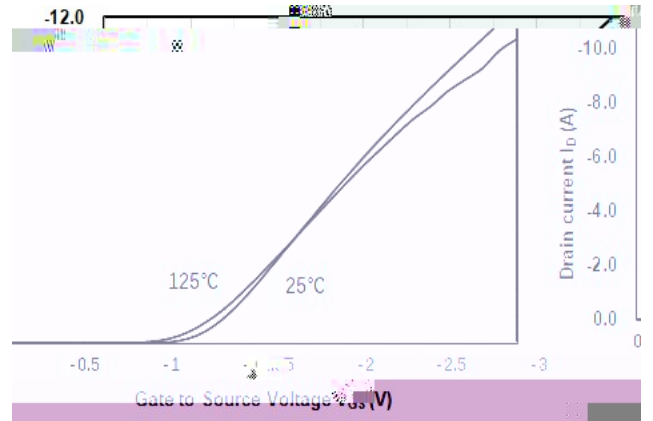

Electrical Characteristics

Parameter	Symbol
-----------	--------

Typical Performance Characteristics

YJL2301GW

SOF-323 Package Information

YJL2301GW

Disclaimer
