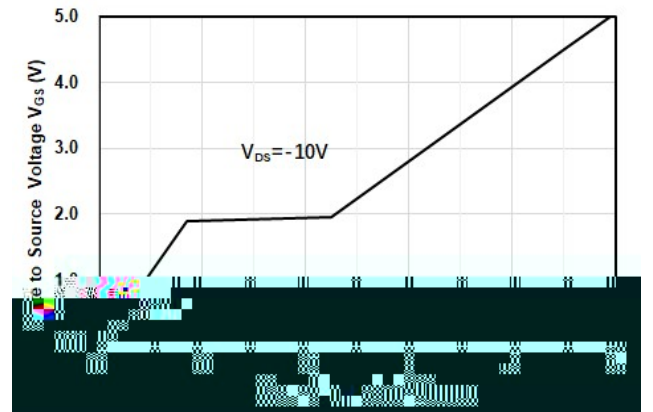

Electrical Characteristics

Parameter	Symbol
-----------	--------

Typical Performance Characteristics

YJL2301GW

SOF-323 Package Information

YJL2301GW

Disclaimer
