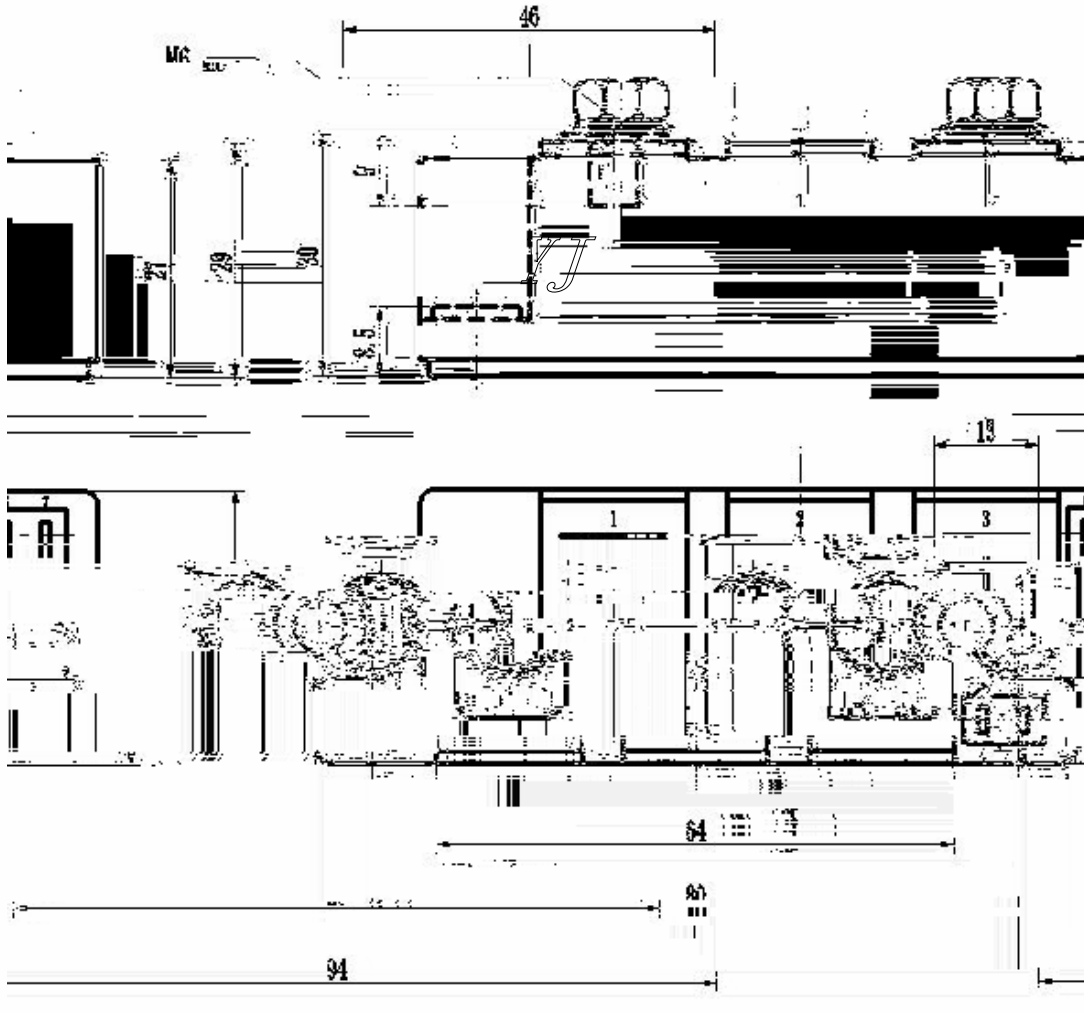

MF500U12F2

MF500U12F2

Package Outline Information

CASE: F2

Dimensions in mm