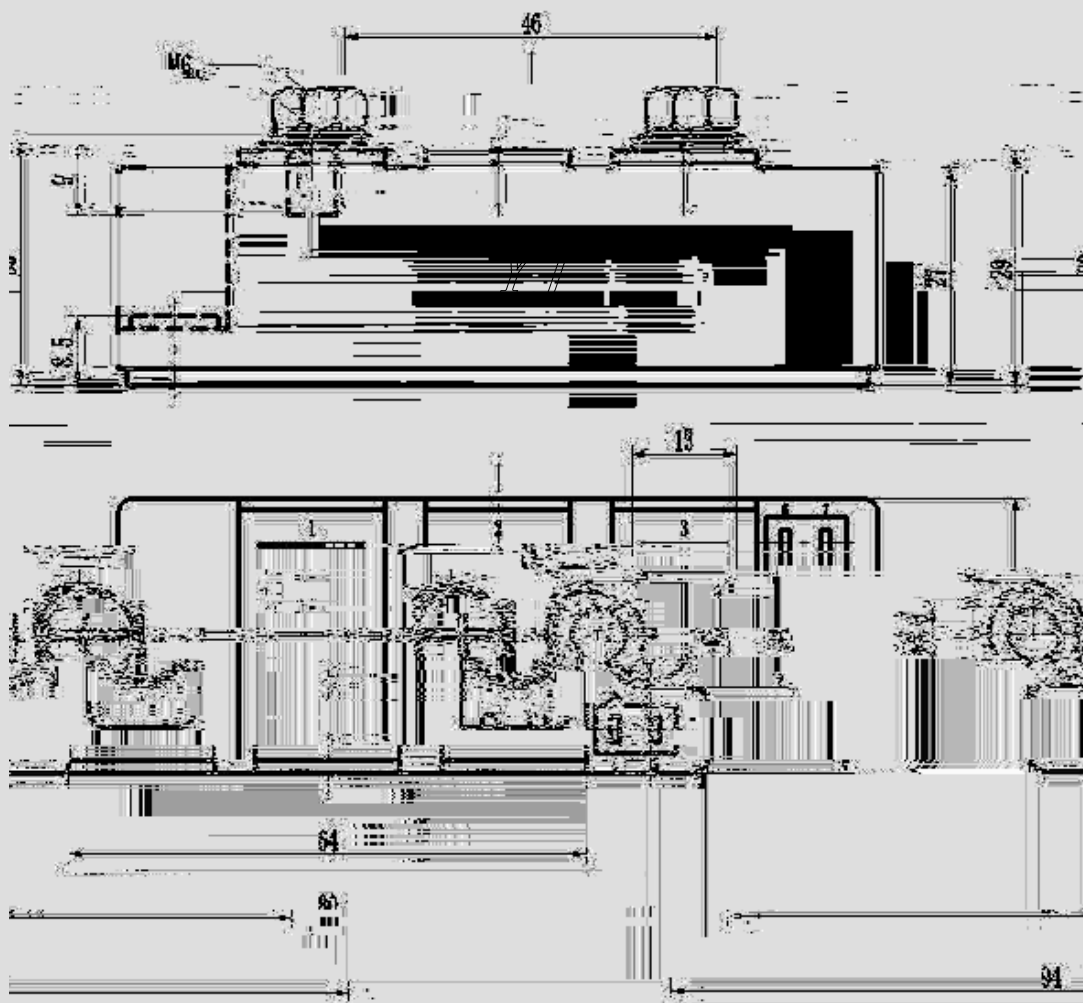

Maximum Ratings

| Symbol | Conditions | Values | Units |
|--------|------------|--------|-------|
| V_R | | 600 | V |

Package Outline Information

CASE: F2

Dimensions in mm